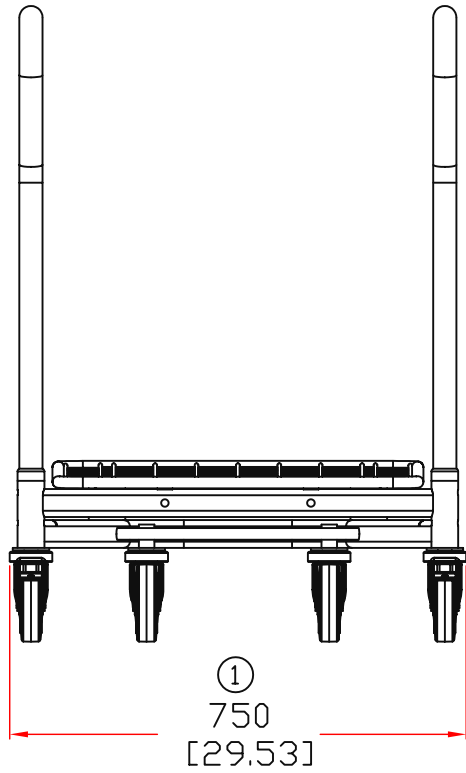

MODEL : EZtote 7150 (with bag hook)

1	750[29.53"]
2	1230[48.43"]
3	1048[41.26"]

MODEL : EZtote 7150 (with bag hook)

1	750[29.53"]
2	1230[48.43"]
3	1048[41.26"]
4	300[11.81"]
5	50[1.97"]
6	∅10 [∅.4"]
7	1120[44.09"]
8	97[3.82"]
9	297 [11.69"]
10	95 [3.74"]

MODEL : EZtote 7150 (with bag hook)