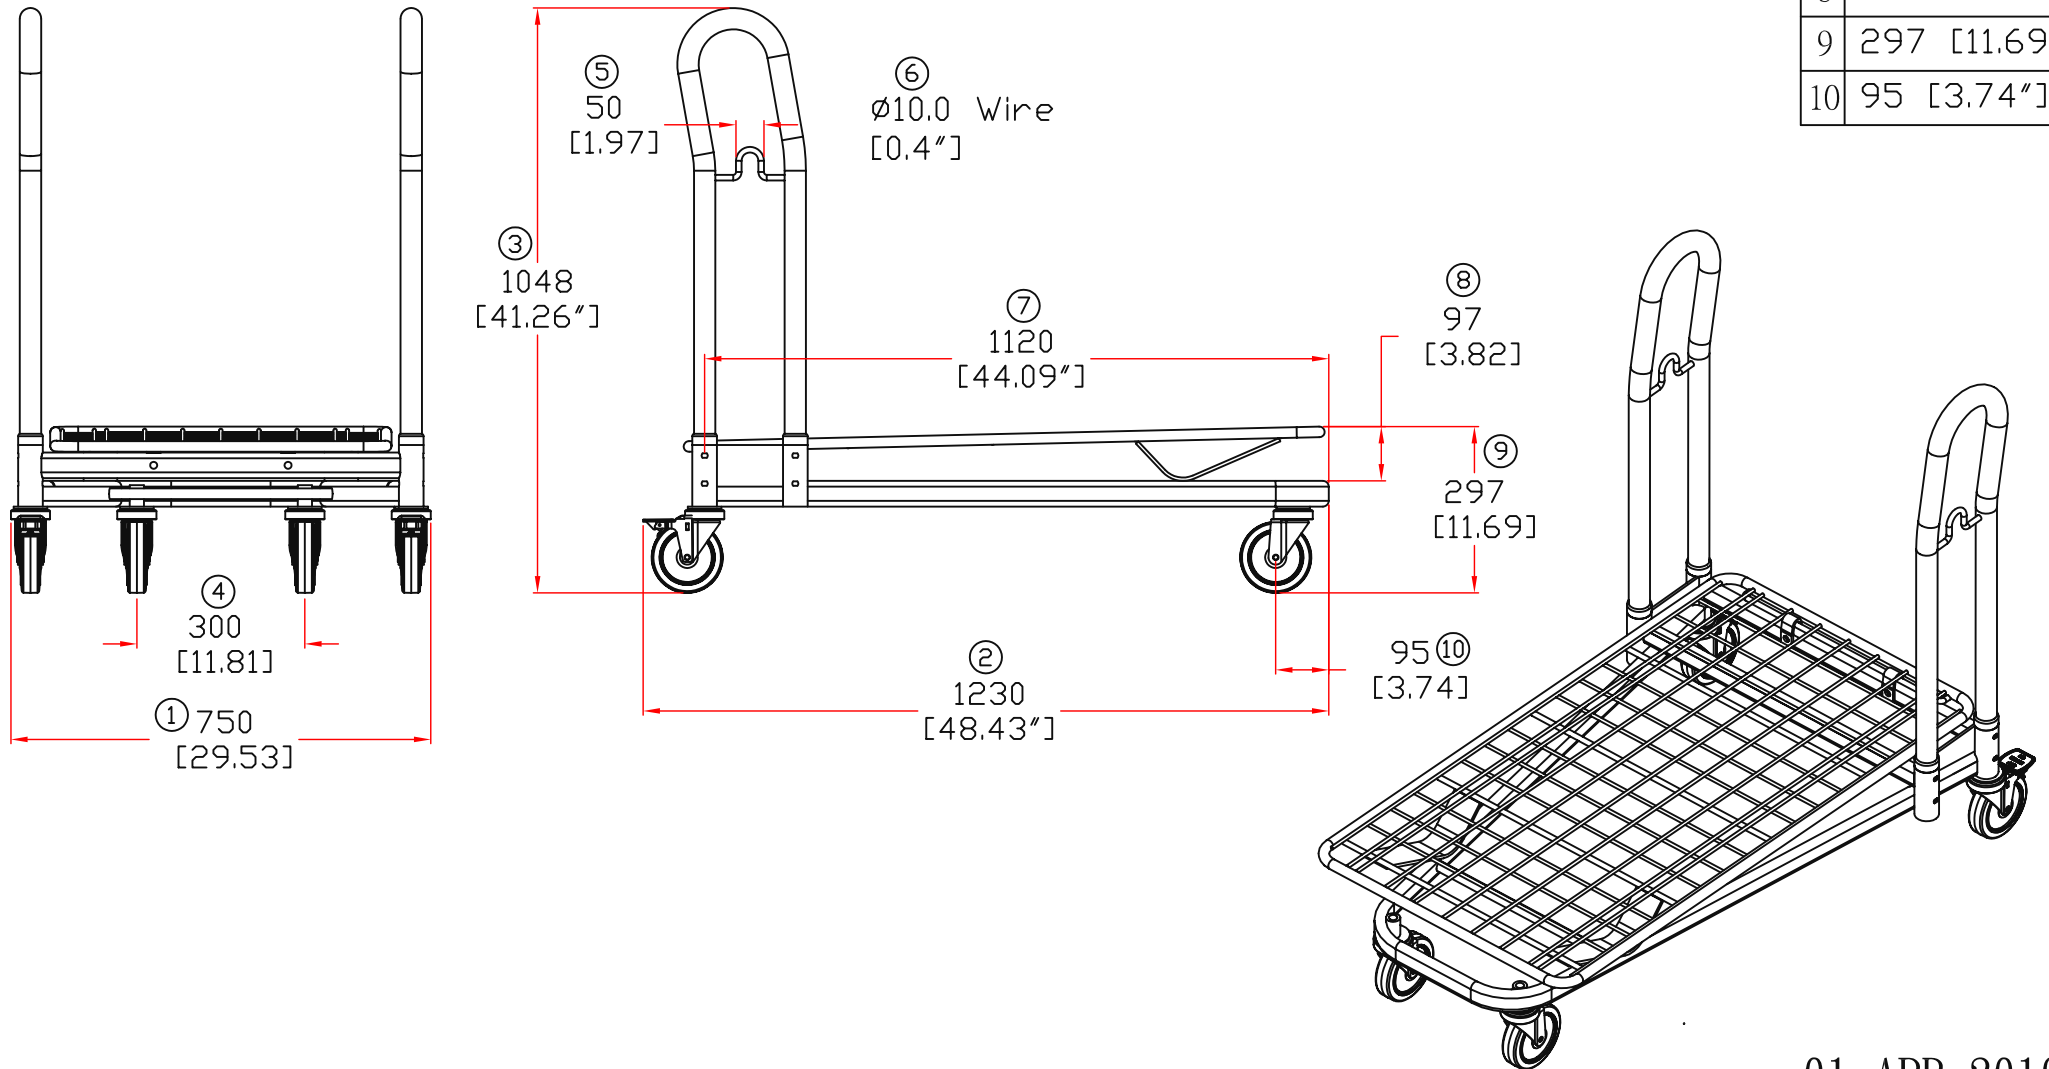

MODEL : EZtote 7150 (with bag hook)

1	750[29.53"]
2	1230[48.43"]
3	1048[41.26"]

MODEL : EZtote 7150 (with bag hook)

1	750[29.53"]
2	1230[48.43"]
3	1048[41.26"]
4	300[11.81"]
5	50[1.97"]
6	∅10 [∅.4"]
7	1120[44.09"]
8	97[3.82"]
9	297 [11.69"]
10	95 [3.74"]

MODEL : EZtote 7150 (with bag hook)