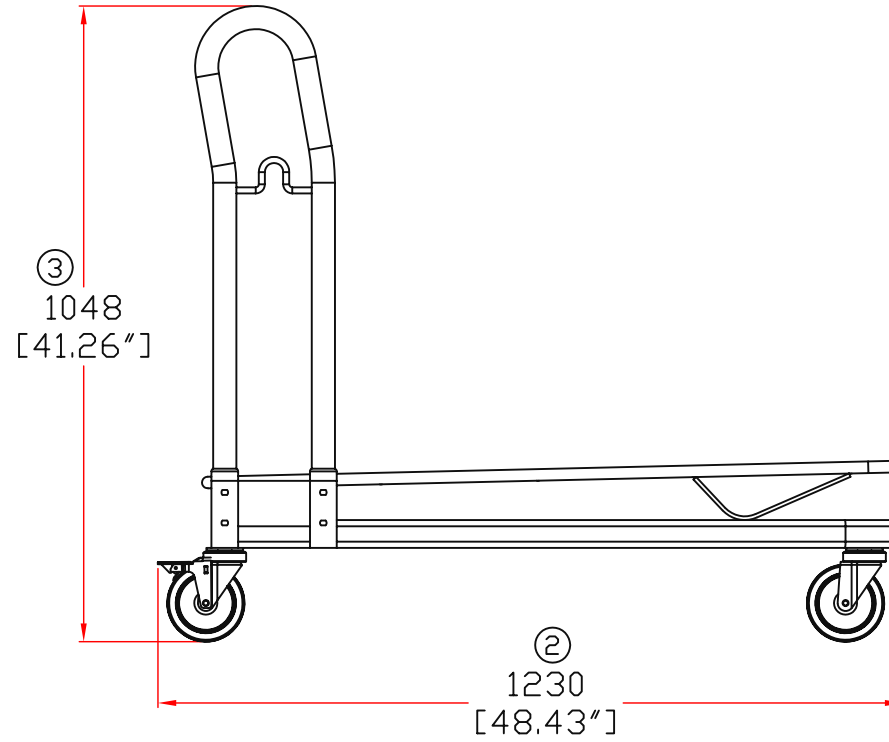

MODEL : EZtote 7150 (with bag hook)

1	750[29.53"]
2	1230[48.43"]
3	1048[41.26"]

MODEL : EZtote 7150 (with bag hook)

1	750[29.53"]
2	1230[48.43"]
3	1048[41.26"]
4	300[11.81"]
5	50[1.97"]
6	∅10 [∅.4"]
7	1120[44.09"]
8	97[3.82"]
9	297 [11.69"]
10	95 [3.74"]

MODEL : EZtote 7150 (with bag hook)