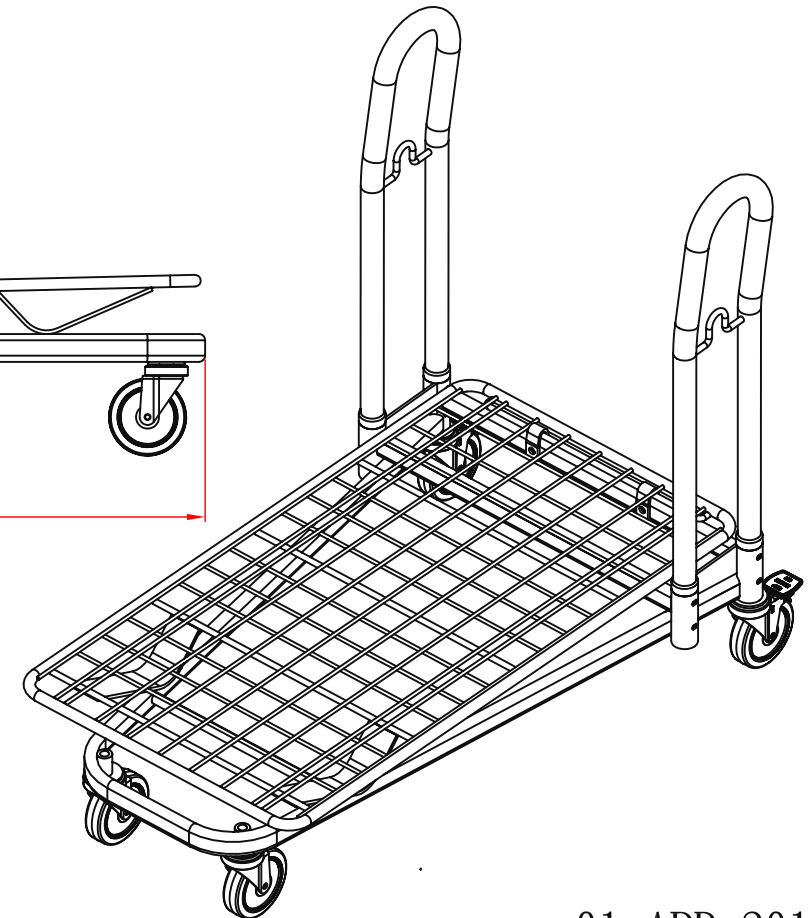

MODEL : EZtote 7150 (with bag hook)

1	750[29.53"]
2	1230[48.43"]
3	1048[41.26"]

MODEL : EZtote 7150 (with bag hook)

1	750[29.53"]
2	1230[48.43"]
3	1048[41.26"]
4	300[11.81"]
5	50[1.97"]
6	∅10 [∅.4"]
7	1120[44.09"]
8	97[3.82"]
9	297 [11.69"]
10	95 [3.74"]

MODEL : EZtote 7150 (with bag hook)